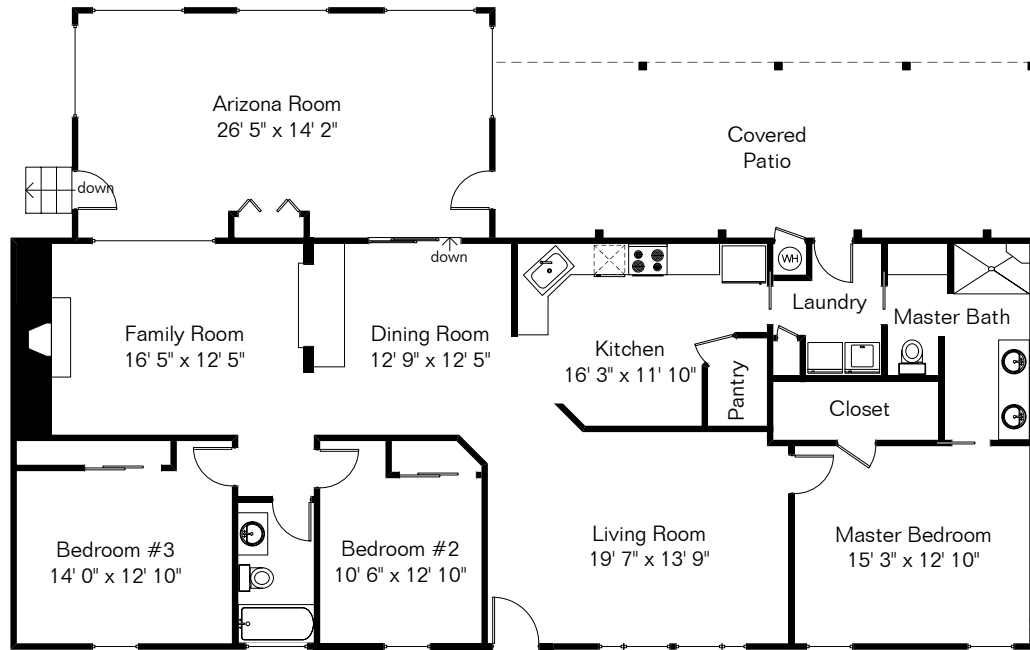

The square footages and room size information are deemed to be reliable but are not guaranteed and should be independently verified. This drawing is for marketing purposes only.

# 6856 N Spring Wagon Dr

Main House 2,205 Sq Ft  
 Guest House 1,162 Sq Ft  
 Total Living Area 3,367 Sq Ft  
 Garage 698 Sq Ft  
 Covered RV Parking 375 Sq Ft

Guest House

Site Visit August 2022  
 0 ft. 6 ft. 10 ft. 20 ft.