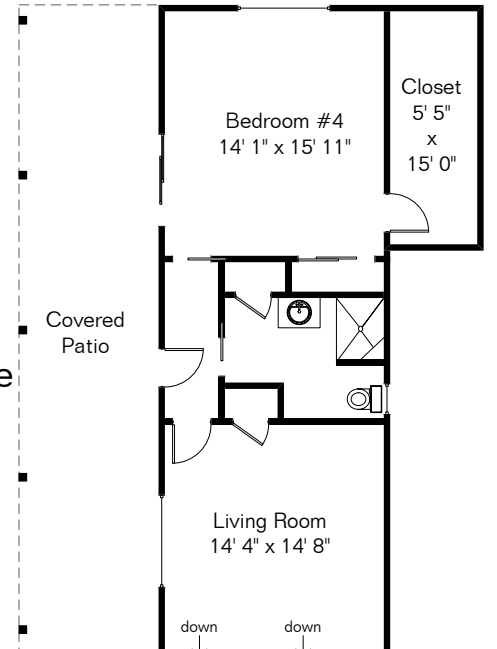

The square footages and room size information are deemed to be reliable but are not guaranteed and should be independently verified. This drawing is for marketing purposes only.

# 6856 N Spring Wagon Dr

Main House 2,205 Sq Ft  
 Guest House 1,162 Sq Ft  
 Total Living Area 3,367 Sq Ft  
 Garage 698 Sq Ft  
 Covered RV Parking 375 Sq Ft

Guest House

Site Visit August 2022  
 0 ft. 6 ft. 10 ft. 20 ft.